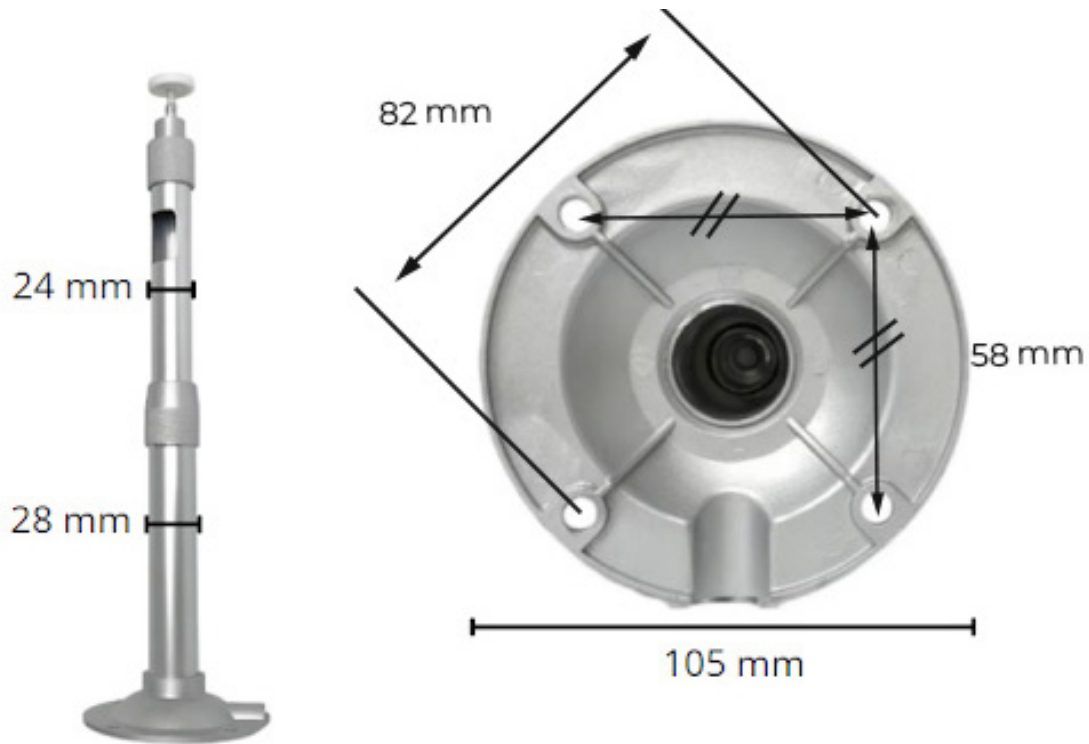

TELESCOPIC MOUNTING POLE

Suitable for all Terabee people counters

FOR SIDE WALL DISTANCING AT SPECIAL DOORS, OR FOR HANGING SENSORS FROM TALL CEILINGS

The Telescopic Mounting Pole helps positioning all **Terabee products** at the right distance from walls and ceilings. It allows to distance the sensor from the side wall (or ceiling) of up to 80cm.

KEY PRODUCT FEATURES:

1. Fast & simple to install
2. For both wall and ceiling installations
3. Internal cavity to hide the cable

Technical Specifications

Product Code:	TB-TMP-4080-S
Dimensions	40 cm (retracted) to 80 cm (expanded)
Weight	221 g
Pole material	Aluminum
Mounting plate material	ABS Plastic
Color	Silver, Black, White (different colors available on demand)
Mounting base diameter	105 mm
Mounting holes diameter	7 mm
Distance between mounting holes	58 mm orthogonal, 82 mm diametrical
Internal cavity diameter	15 mm (for passing cable)
Installation	For ceiling or wall mounting
Screws	Not included